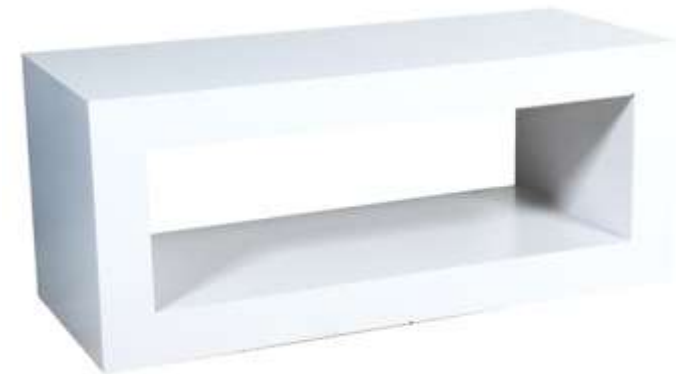

H94 Ottoman – White Leather

H94 Ottoman – Red Suede

LOUNGING Side and Coffee tables

H47 Chrome & Glass Side table

H46d Black Coffee Table

H46b Chrome and Glass Table

H46c White Coffee Table

COCKTAIL Barstools